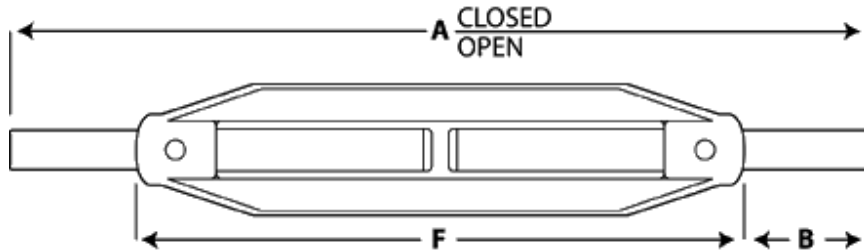

Welding

Welding should be carried out by a suitably qualified person using the guidelines of AS1554.1: 2004 and AS 3992:1998.

Dimensions – Metric:

Part No.	Nominal Size	A Closed	A Open	B	F	Weight (kg)
TBSS10	M10	265	375	55	150	0.50
TBSS12	M12	335	475	70	191	0.80
TBSS16	M16	365	495	72	204	1.20
TBSS20	M20	365	500	79	217	2.00
TBSS24	M24	400	535	89	232	3.12
TBSS33	M33	400	554	74	252	5.00

- CAD Files available www.townleydropforge.com.au