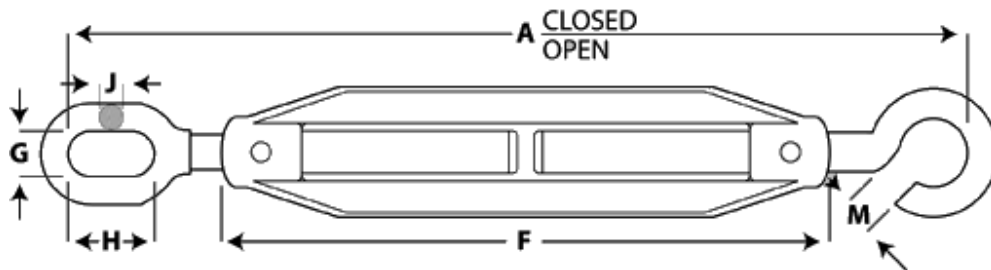

Hook & Eye Turnbuckle Dimensions

Nominal Size	A Closed	A Open	F	G	H	J	M
M10	245	345	150.0	11	21	7	12
M12	325	465	190.5	15	30	9	14
M16	355	495	204.0	17	36	12	20
M20	400	530	216.5	21	42	14	23
M24	445	580	232.0	25	51	17	25

Townley Drop Forge Pty Ltd

96 John Street, P.O. Box 12, Brunswick East, Victoria, 3057

Tel: +61 3 9387 4155 Fax: +61 3 9387 3685

Email: sales@townleydropforge.com.au Web: www.townleydropforge.com.au