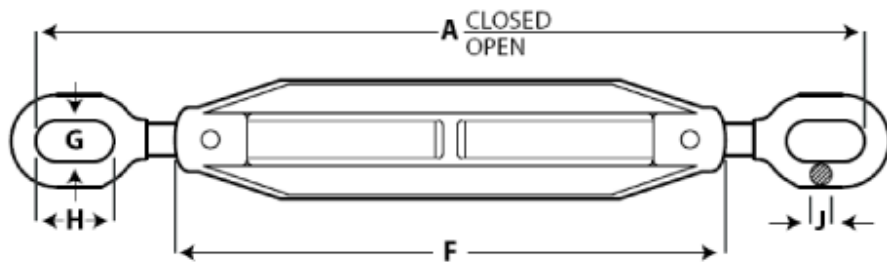

Eye & Eye Turnbuckle

Metric - Grades L , P & S:

Nominal Size	A Closed	A Open	F	G	H	J	Grade L WLL (tonnes)	Grade P WLL (tonnes)	Grade S WLL (tonnes)
M10	230	335	150.0	11	21	7	0.30	0.60	0.80
M12	330	470	190.5	15	30	9	0.50	1.0	1.2
M16	350	485	204.0	17	36	12	0.75	1.6	2.0
M20	385	515	216.5	21	42	14	1.25	2.5	3.2
M24	440	570	232.0	25	51	17	2.50	4.0	5.0
M33	656	806	252.0	33	70	24	5.0	8.0	10.0