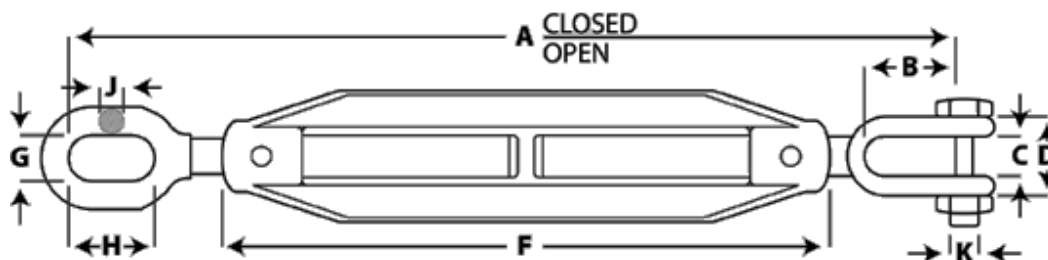

BSW – Grade L

Nominal Size	A Closed	A Open	F	G	H	J	WLL (tonnes)
1 1/4"	570	720	255	33	67	22	5.0
1 1/2"	600	740	275	38	72	25	6.0

Townley Drop Forge Pty Ltd

96 John Street, P.O. Box 12, Brunswick East, Victoria, 3057

Tel: +61 3 9387 4155 Fax: +61 3 9387 3685

Email: sales@townleydropforge.com.au Web: www.townleydropforge.com.au

Clevis & Eye Turnbuckle

Metric - Grades L , P & S :

Nominal Size	A Closed	A Open	B	C	D	F	G	H	J	K	Grade L WLL (tonnes)	Grade P WLL (tonnes)	Grade S WLL (tonnes)
M10	235	340	30	14	30	150.0	11	21	7	10	0.30	0.60	0.80
M12	330	470	36	15	35	190.5	15	30	9	10	0.50	1.0	1.2
M16	355	490	45	20	40	204.0	17	36	12	12	0.75	1.6	2.0
M20	390	520	55	22	46	215.5	21	42	14	16	1.25	2.5	3.2
M24	445	580	59	30	58	232.0	25	51	17	20	2.50	4.0	5.0
M33	643	793	78	38	76	252.0	33	70	24	24	5.0	8.0	10.0