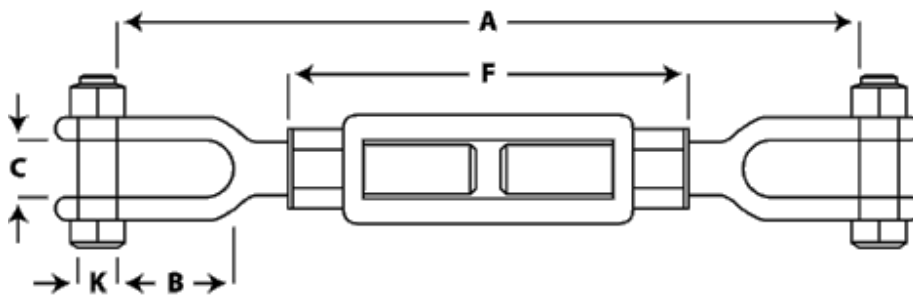

Clevis & Clevis Turnbuckle

Metric - Grades L , P & S :

Nominal Size	A Closed	A Open	B	C	D	F	K	Grade L WLL (tonnes)	Grade P WLL (tonnes)	Grade S WLL (tonnes)
M10	240	350	30	14	30	150.0	10	0.30	0.6	0.8
M12	335	470	36	15	35	190.5	10	0.50	1.0	1.2
M16	355	490	45	20	40	204.0	12	0.75	1.6	2.0
M20	440	520	46	22	46	216.5	16	1.25	2.5	3.2
M24	450	585	59	30	58	232.0	20	2.50	4.0	5.0
M33	630	780	78	38	76	252.0	24	5.0	8.0	10.0

BSW:

Nominal Size	A Closed	A Open	B	C	F	K	WLL (tonnes)
1 1/4"	520	670	70	38	255	25	5.0
1 1/2"	550	740	70	48	275	32	6.0

Townley Drop Forge Pty Ltd

96 John Street, P.O. Box 12, Brunswick East, Victoria, 3057