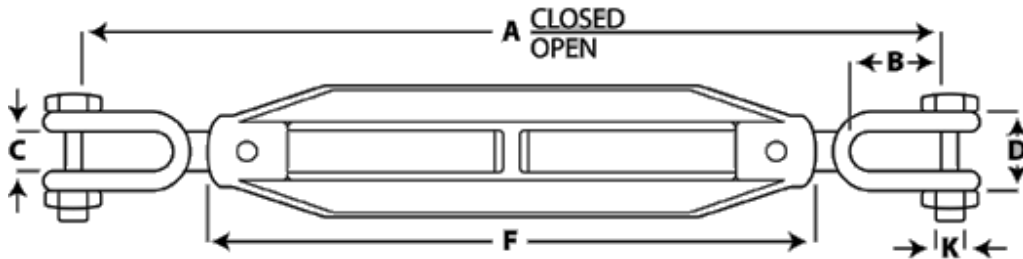

Clevis & Clevis Turnbuckle

Metric - Grades L , P & S :

Nominal Size	A Closed	A Open	B	C	D	F	K	Grade L WLL (tonnes)	Grade P WLL (tonnes)	Grade S WLL (tonnes)
M10	240	350	30	14	30	150.0	10	0.30	0.6	0.8
M12	335	470	36	15	35	190.5	10	0.50	1.0	1.2
M16	355	490	45	20	40	204.0	12	0.75	1.6	2.0
M20	440	520	46	22	46	216.5	16	1.25	2.5	3.2
M24	450	585	59	30	58	232.0	20	2.50	4.0	5.0
M33	630	780	78	38	76	252.0	24	5.0	8.0	10.0

BSW:

Nominal Size	A Closed	A Open	B	C	F	K	WLL (tonnes)
1 1/4"	520	670	70	38	255	25	5.0
1 1/2"	550	740	70	48	275	32	6.0

Townley Drop Forge Pty Ltd

96 John Street, P.O. Box 12, Brunswick East, Victoria, 3057