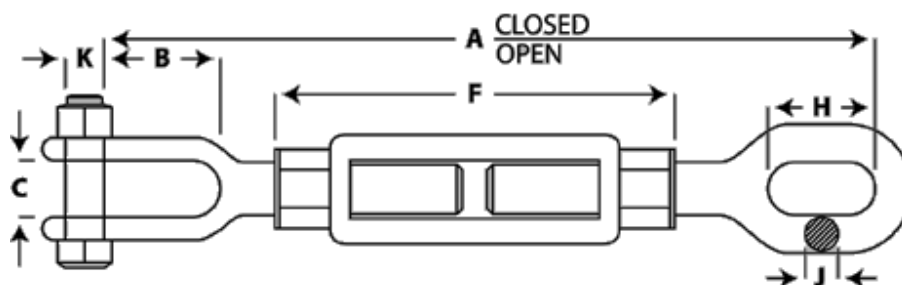

Tel: +61 3 9387 4155 Fax: +61 3 9387 3685

Email: sales@townleydropforge.com.au Web: www.townleydropforge.com.au

Clevis & Eye Turnbuckle

Metric - Grades L , P & S :

Nominal Size	A Closed	A Open	B	C	D	F	G	H	J	K	Grade L WLL (tonnes)	Grade P WLL (tonnes)	Grade S WLL (tonnes)
M10	235	340	30	14	30	150.0	11	21	7	10	0.30	0.60	0.80
M12	330	470	36	15	35	190.5	15	30	9	10	0.50	1.0	1.2
M16	355	490	45	20	40	204.0	17	36	12	12	0.75	1.6	2.0
M20	390	520	55	22	46	215.5	21	42	14	16	1.25	2.5	3.2
M24	445	580	59	30	58	232.0	25	51	17	20	2.50	4.0	5.0
M33	643	793	78	38	76	252.0	33	70	24	24	5.0	8.0	10.0

BSW:

Nominal Size	A Closed	A Open	B	C	F	G	H	J	K	WLL (tonnes)
1 1/4"	525	690	70	38	255	33	67	22	25	5.0
1 1/2"	570	740	70	48	275	38	72	25	32	6.0

Townley Drop Forge Pty Ltd

96 John Street, P.O. Box 12, Brunswick East, Victoria, 3057